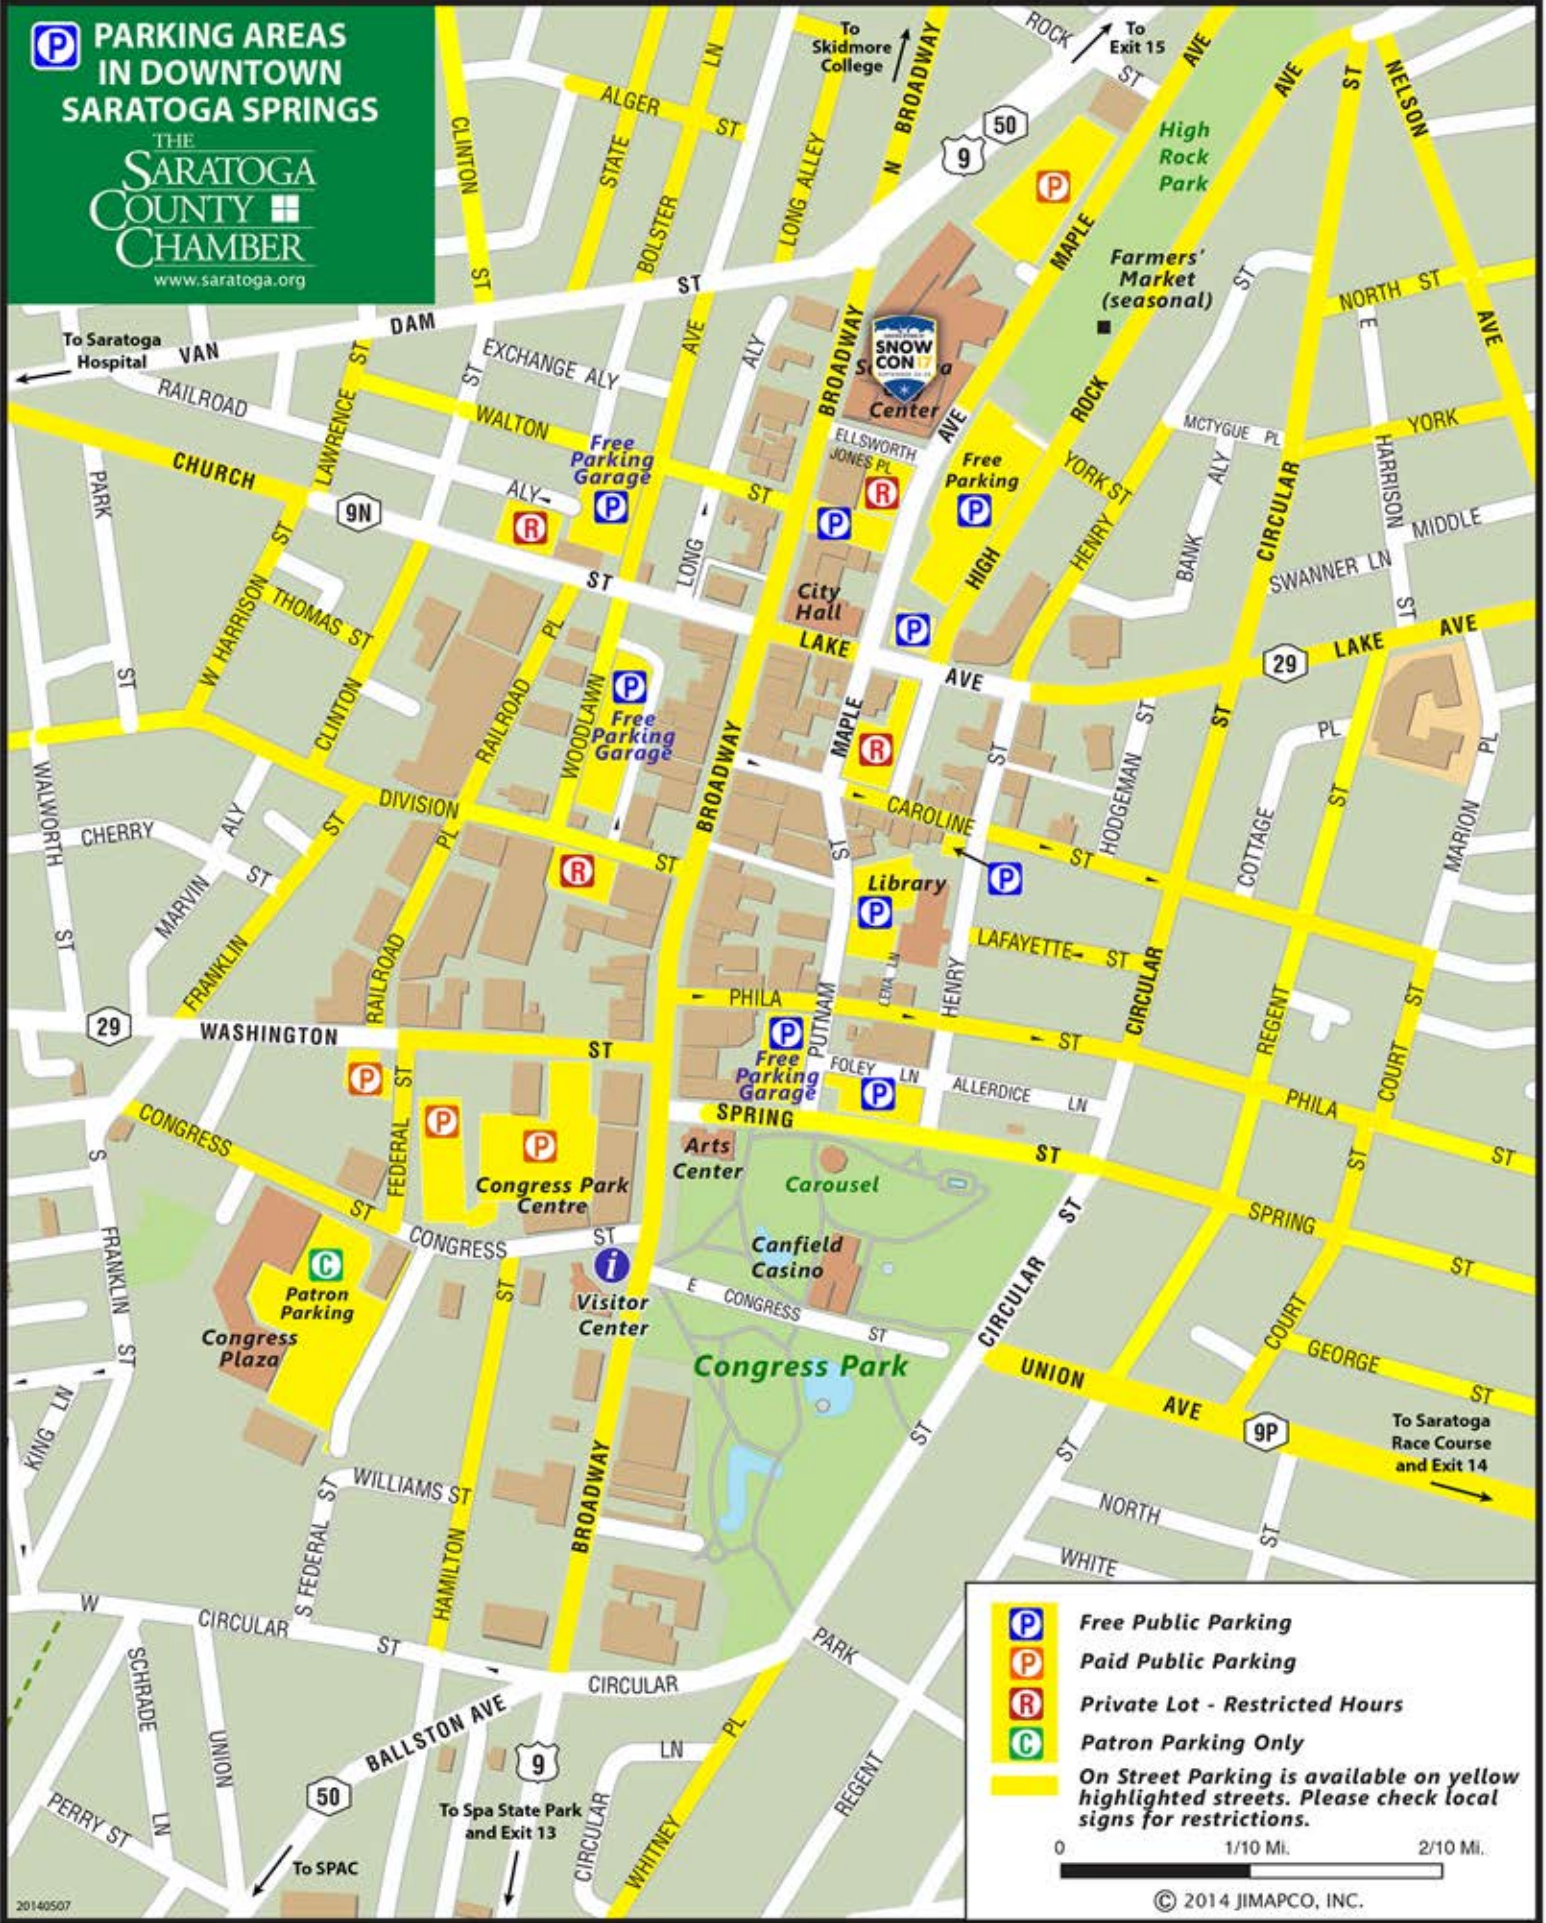

P PARKING AREAS
IN DOWNTOWN
SARATOGA SPRINGS

THE
SARATOGA
COUNTY
CHAMBER
www.saratoga.org

- P** Free Public Parking
- P** Paid Public Parking
- R** Private Lot - Restricted Hours
- C** Patron Parking Only
- On Street Parking is available on yellow highlighted streets. Please check local signs for restrictions.**